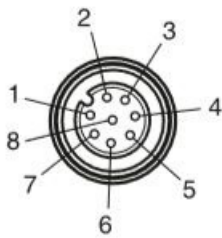

ReferenceNumber Codice Articolo	Description Descrizione	Shielded Schermato
CUSTOM*	540328	-

* cable legths or other specifications on request.

X1