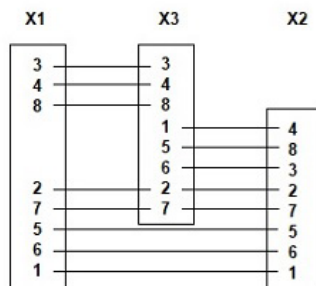

Contact assignment 8 pin