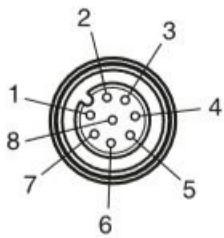

* cable legths or other specifications on request.

connector X1

connector X2

connector X3

Contact assignment 8 pin

EUROCONNECTION
collegamenti di sistemi

PILZ COMPATIBLE - T JUNCTION M8 - M12/M12

COMPATIBILE PILZ - RACCORDO T M8 - M12/ M12

ReferenceNumber Codice Articolo	Description Descrizione	Shielded Schermato
CUSTOM*	540327	-

* cable legths or other specifications on request.

X1

X2

X3

EUROCONNECTION
collegamenti di sistemi

PILZ COMPATIBLE - T JUNCTION M12 - M12/M12