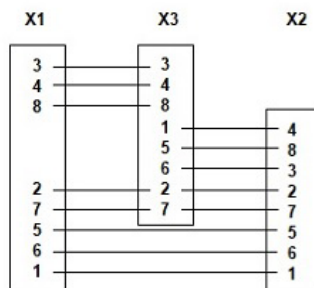

* cable legths or other specifications on request.

connector X1

connector X2

connector X3

Contact assignment 8 pin

EUROCONNECTION
collegamenti di sistemi

PILZ COMPATIBLE - T JUNCTION M8 - M12/M12

COMPATIBILE PILZ - RACCORDO T M8 - M12/ M12