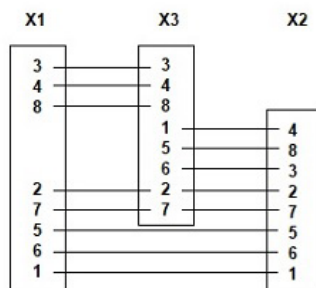

CUSTOM*	540315	-
CUSTOM*	540315	V

* cable legths or other specifications on request.

connector X1

connector X2

connector X3

Contact assignment 8 pin

PILZ COMPATIBLE - Y JUNCTION M12 - 8 PIN

COMPATIBILE PILZ - RACCORDO Y M12 - 8 POLI