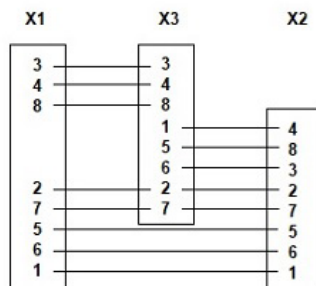

CUSTOM*	540317	-
CUSTOM*	540317	V

** cable legths or other specifications on request.*

connector X1

connector X2

connector X3

Contact assignment 8 pin

PILZ COMPATIBLE - Y JUNCTION M8 - 8 PIN

COMPATIBILE PILZ - RACCORDO Y M8 - 8 POLI