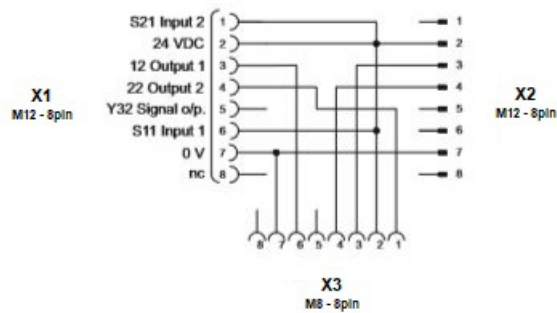

* cable legths or other specifications on request.

connector X1

connector X2

connector X3

Contact assignment 8 pin

EUROCONNECTION
collegamenti di sistemi

PILZ COMPATIBLE - T JUNCTION M8 - M12/M12

COMPATIBILE PILZ - RACCORDO T M8 - M12/ M12

ReferenceNumber Codice Articolo	Description Descrizione	Shielded Schermato
CUSTOM*	540327	-

* cable legths or other specifications on request.

X1

X2

X3

EUROCONNECTION
collegamenti di sistemi

PILZ COMPATIBLE - T JUNCTION M12 - M12/M12

COMPATIBILE PILZ - RACCORDO T M12 - M12/ M12

ReferenceNumber Codice Articolo	Description Descrizione	Shielded Schermato
CUSTOM*	540328	-

* cable legths or other specifications on request.

X1

X2

X3

EUROCONNECTION
collegamenti di sistemi