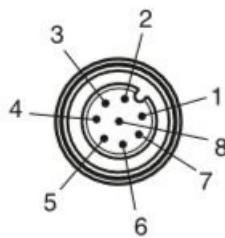

EUROCONNECTION
collegamenti di sistemi

PILZ COMPATIBLE - T JUNCTION M8 - M12/M12

COMPATIBILE PILZ - RACCORDO T M8 - M12/ M12

ReferenceNumber Codice Articolo	Description Descrizione	Shielded Schermato
CUSTOM*	540327	-

* cable legths or other specifications on request.

X2