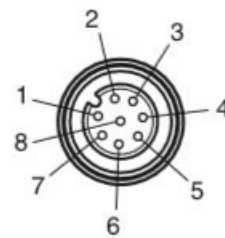

* cable legths or other specifications on request.

connector X1

connector X2

connector X3

Contact assignment 8 pin

EUROCONNECTION
collegamenti di sistemi

PILZ COMPATIBLE - T JUNCTION M8 - M12/M12

COMPATIBILE PILZ - RACCORDO T M8 - M12/ M12

ReferenceNumber Codice Articolo	Description Descrizione	Shielded Schermato
CUSTOM*	540327	-

* cable legths or other specifications on request.

X1

X2

X3

EUROCONNECTION
collegamenti di sistemi

PILZ COMPATIBLE - T JUNCTION M12 - M12/M12